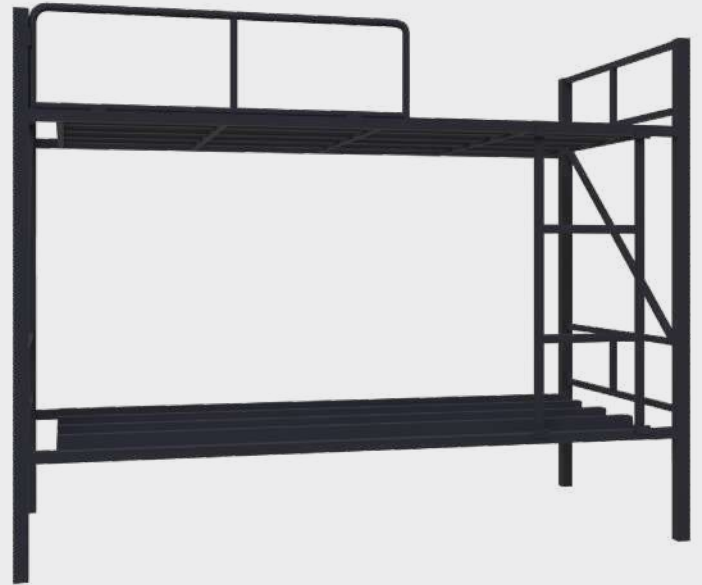

CODE: 300102

Width (mm)

1980

Depth (mm)

900

Height (mm)

1500

Color (RAL)

9005