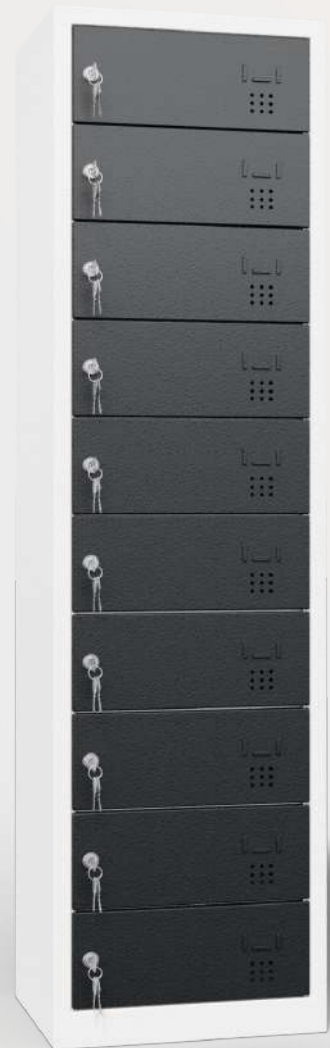

CODE: 106112

Width (mm)
500

Depth (mm)
400

Height (mm)
1820

Lock
Key Cam Lock

Holder Color
7035/7016

Material
DKP Sheet Metal (0,6 mm)