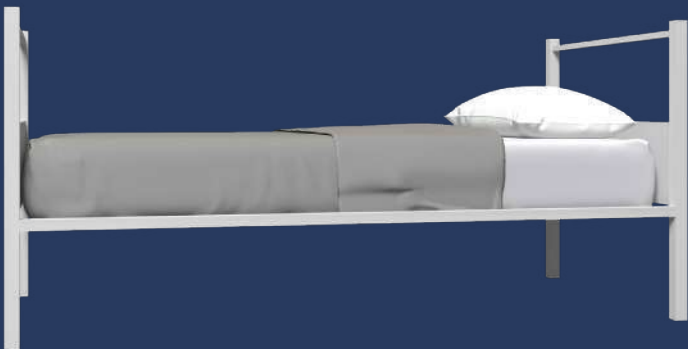

Bunk Beds

CODE: 300201

Width (mm)
1980

Depth (mm)
980

Height (mm)
890

Color (RAL)
7035

CODE: 300202

Width (mm)
1980

Depth (mm)
980

Height (mm)
1820

Color (RAL)
7035