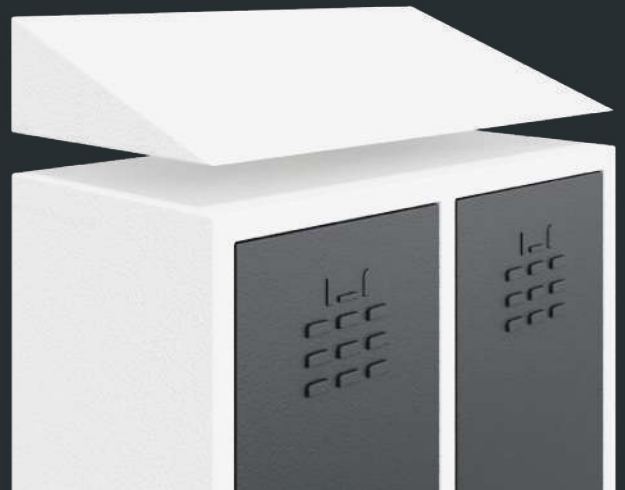

CODE: 900102

Width (mm)

790

Depth (mm)

400

Height (mm)

150

Color

7035

Material

0,6 mm DKP Metal