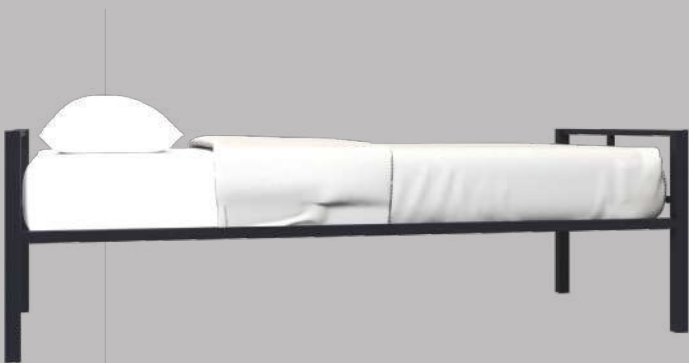

Bunk Beds

CODE: 300101

Width (mm)

1980

Depth (mm)

900

Height (mm)

600

Color (RAL)

9005

CODE: 300102

Width (mm)

1980

Depth (mm)

900

Height (mm)

1500

Color (RAL)

9005