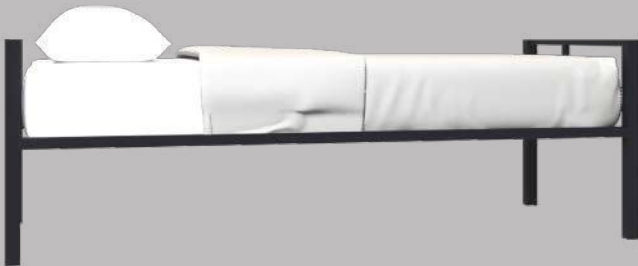

**Height (mm)**  
600

**Color (RAL)**  
9005

CODE: 300104

**Width (mm)**  
1880

**Depth (mm)**  
800

**Height (mm)**  
1500

**Color (RAL)**  
9005